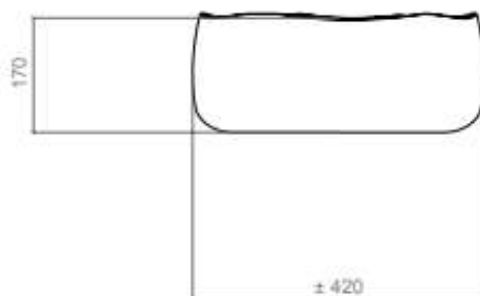

TAP AND SINK POSITIONING

Inspirational + European + Bathroomware

|