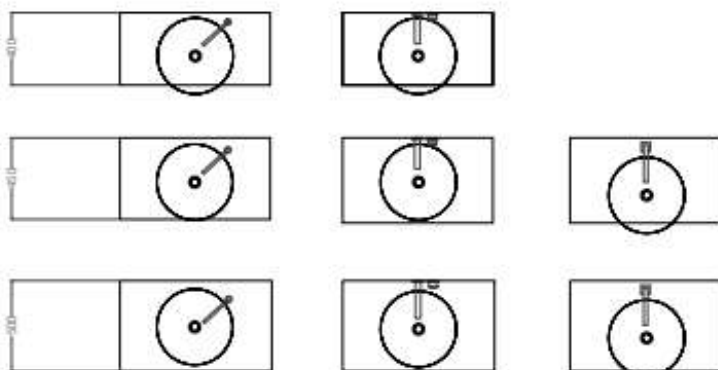

TAP AND SINK POSITIONING

Inspirational + European + Bathroomware

|