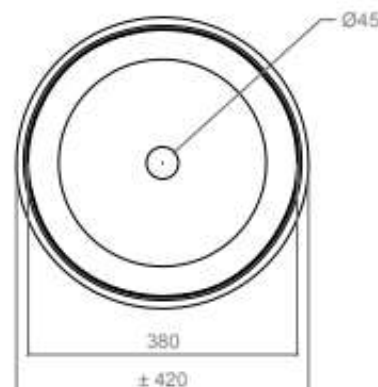

TECHNICAL SCHEDULE

Glass Design

Code: MODE40

Article: *Mode Lux*
Category: *Countertop washbasin*
Material: *Terra di Siena*
Overflow: *No*
Washbasin weight: *kg ±7,00*

Round countertop washbasin produced in ceramic with decoration.

TAP AND SINK POSITIONING

Inspirational + European + Bathroomware

|